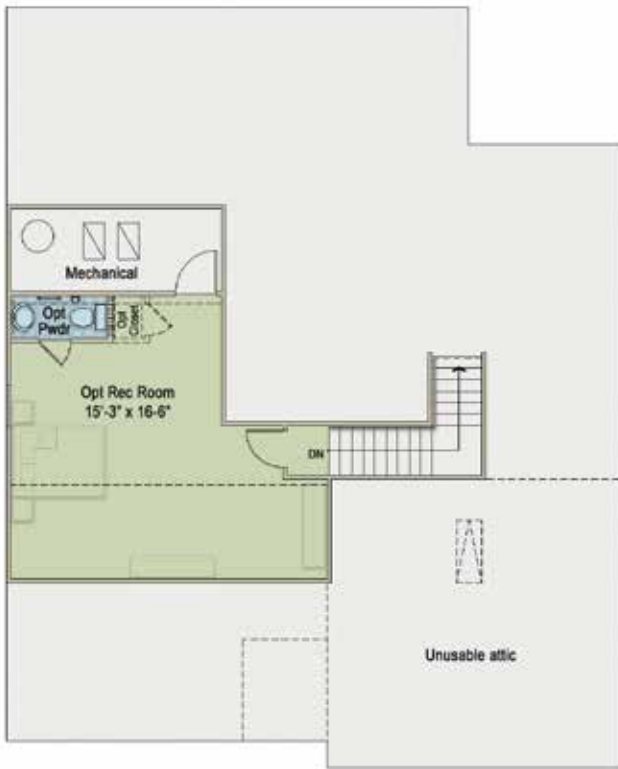

THE JORDAN

FROM OUR CLASSIC COLLECTION

COASTAL COTTAGE

EXTERIOR DESIGN
~1,800 TO 2,289 SQUARE FEET

Additional exterior designs are available. See back panel for more information

 EXPERIENCEONE *Homes* For more information call 919-249-7008 or visit ElizabethSprings.com.

VICTORIAN

EXTERIOR DESIGN
~1,800 TO 2,289 SQUARE FEET

GEORGIAN

EXTERIOR DESIGN
~1,800 TO 2,289 SQUARE FEET

TRADITIONAL

EXTERIOR DESIGN
~1,800 TO 2,289 SQUARE FEET

9' Ceiling 1st Floor

STANDARD FLOOR PLAN (NO 2ND FLOOR)
~1,800 SQUARE FEET

FIRST FLOOR

W/ OPTIONAL REC ROOM
~2,289 SQUARE FEET

W/ OPTIONAL BEDROOM #4
~2,289 SQUARE FEET

1ST FLOOR W/ STAIRCASE FOR 2ND FLOOR
~2,289 SQUARE FEET

SECOND FLOOR OPTIONS