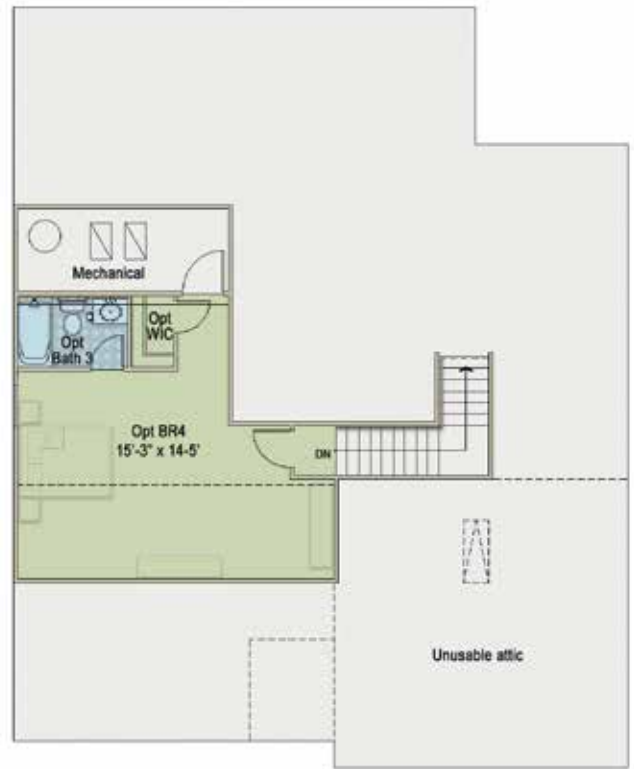

THE JORDAN

FROM OUR CLASSIC COLLECTION

COASTAL COTTAGE

EXTERIOR DESIGN
~1,800 TO 2,289 SQUARE FEET

Additional exterior designs are available. See back panel for more information

 EXPERIENCEONE *Homes* For more information call 919-249-7008 or visit ElizabethSprings.com.

VICTORIAN

EXTERIOR DESIGN
~1,800 TO 2,289 SQUARE FEET

GEORGIAN

EXTERIOR DESIGN
~1,800 TO 2,289 SQUARE FEET

TRADITIONAL

EXTERIOR DESIGN
~1,800 TO 2,289 SQUARE FEET

9' Ceiling 1st Floor

STANDARD FLOOR PLAN (NO 2ND FLOOR)
~1,800 SQUARE FEET

FIRST FLOOR

W/ OPTIONAL REC ROOM
~2,289 SQUARE FEET

W/ OPTIONAL BEDROOM #4
~2,289 SQUARE FEET

1ST FLOOR W/ STAIRCASE FOR 2ND FLOOR
~2,289 SQUARE FEET

SECOND FLOOR OPTIONS