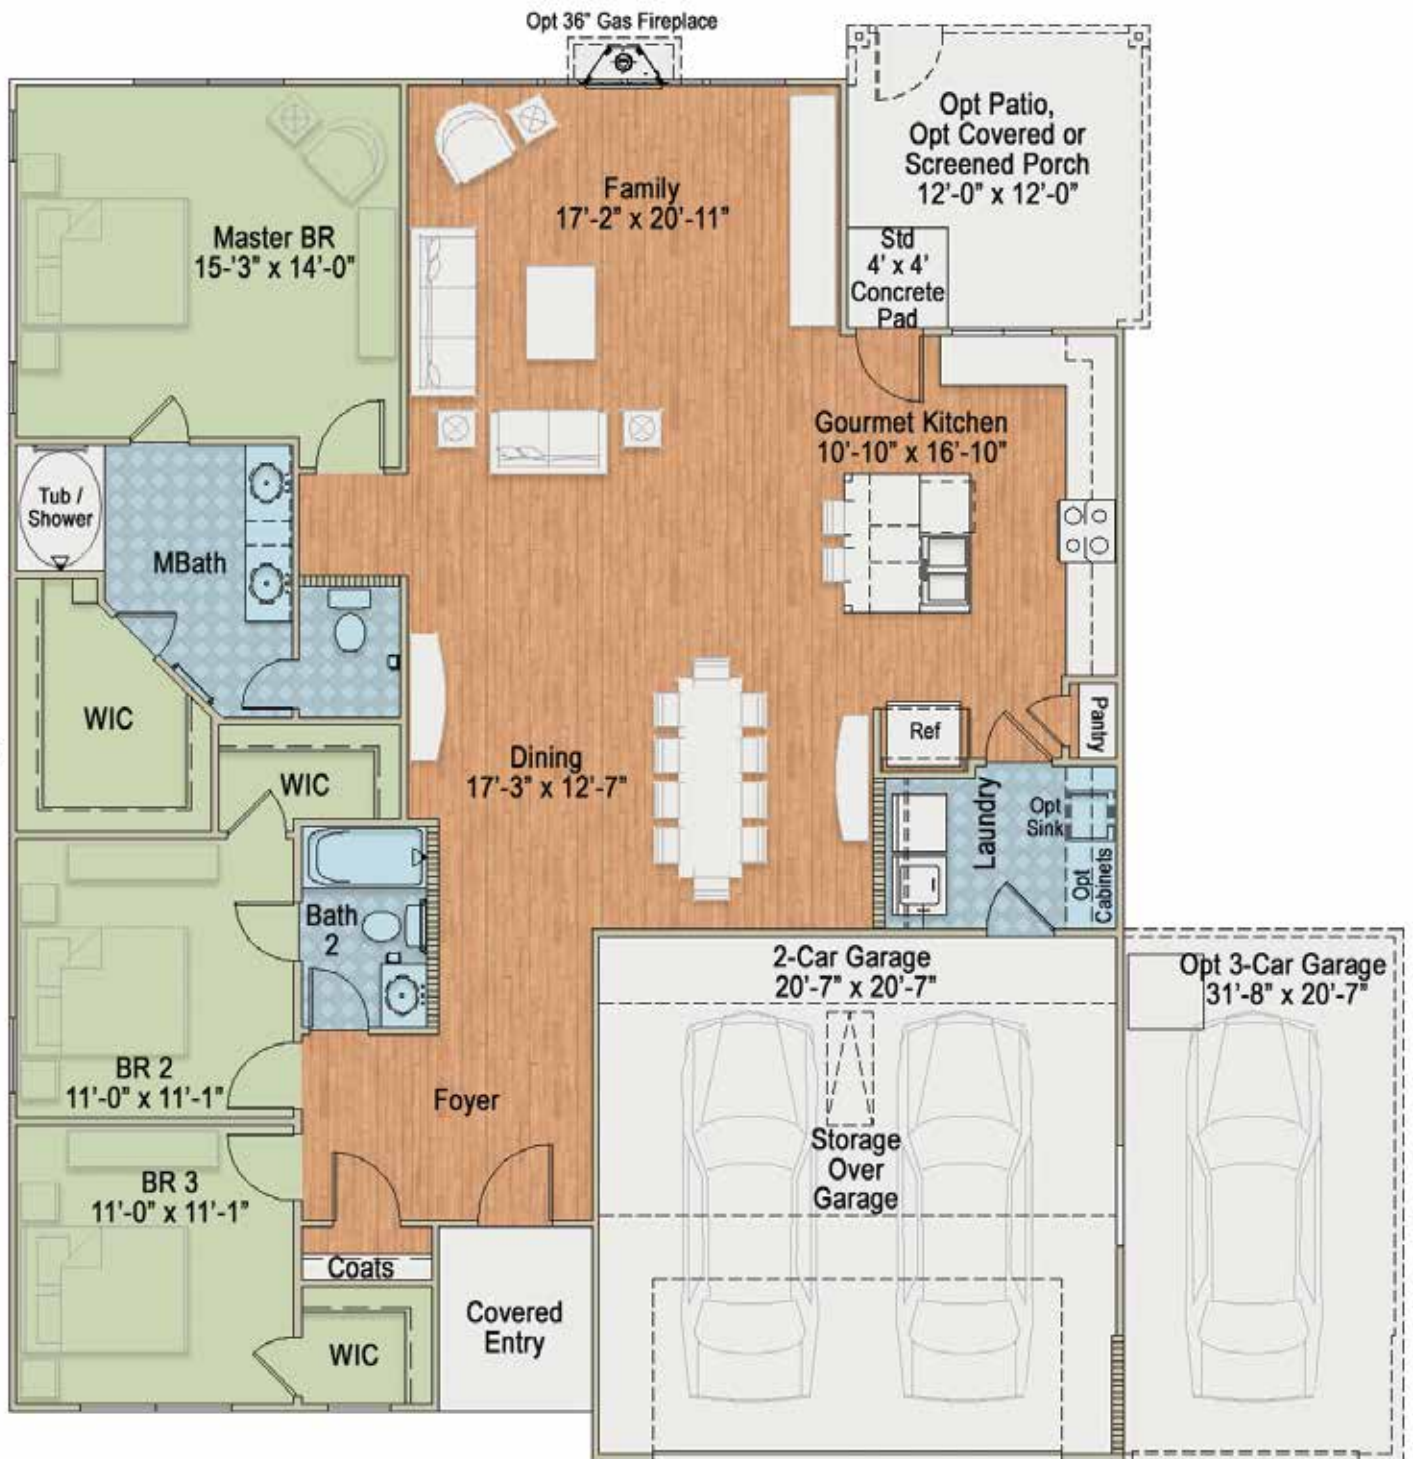

THE JORDAN

FROM OUR CLASSIC COLLECTION

COASTAL COTTAGE

EXTERIOR DESIGN
~1,800 TO 2,289 SQUARE FEET

Additional exterior designs are available. See back panel for more information

 EXPERIENCEONE *Homes* For more information call 919-249-7008 or visit ElizabethSprings.com.

VICTORIAN

EXTERIOR DESIGN
~1,800 TO 2,289 SQUARE FEET

GEORGIAN

EXTERIOR DESIGN
~1,800 TO 2,289 SQUARE FEET

TRADITIONAL

EXTERIOR DESIGN
~1,800 TO 2,289 SQUARE FEET

9' Ceiling 1st Floor

STANDARD FLOOR PLAN (NO 2ND FLOOR)
~1,800 SQUARE FEET

FIRST FLOOR

W/ OPTIONAL REC ROOM
~2,289 SQUARE FEET

W/ OPTIONAL BEDROOM #4
~2,289 SQUARE FEET

1ST FLOOR W/ STAIRCASE FOR 2ND FLOOR
~2,289 SQUARE FEET

SECOND FLOOR OPTIONS